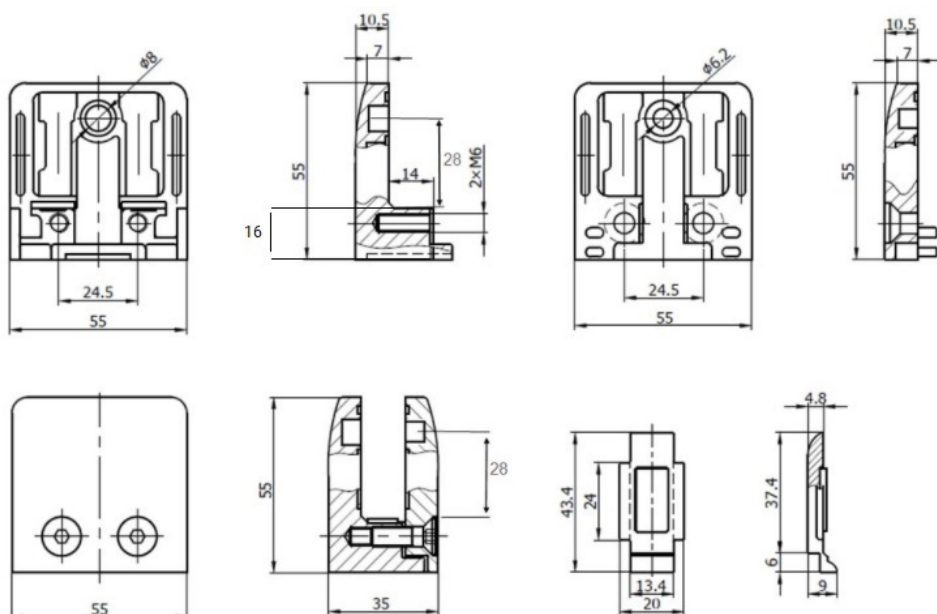

PRODUCT SHEET

Description:

Glass Clamp "Square" 55x55x34mm, SS316-Matt Black, Flat, W/ Bottom Plate, 8-12,76mm Glass Thickness, No Safety Pin & No, Cushions, (Cushion Model I) Max Load Capacity Pr.Pcs: 50Kg, (Safety Pin 22.10.641)

Item number:

22.10.723-4

Units	Box	Carton	HS Code	Barcode
Pcs.	4	32	8302419000	
				5704866510684

SISO A/S

Mileparken 11
DK-2740 Skovlunde
Denmark
VAT: DK 24786013

Phone +45 45 830 900

www.siso.dk
siso@siso.dk